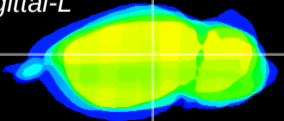

Coronal

Sagittal-R

Sagittal-L

ViBrism: CX07787
Horizontal

LG