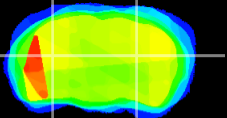

Coronal

Sagittal-R

Sagittal-L

ViBrism: CX07787
Horizontal

LG