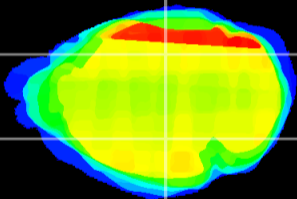

Coronal

Sagittal-R

Sagittal-L

ViBrism: CX07787
Horizontal

LG