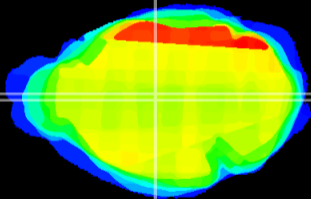

Coronal

Sagittal-R

Sagittal-L

ViBrism: CX07787
Horizontal

MD