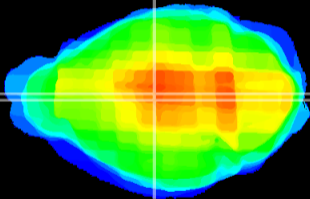

Coronal

Sagittal-R

Sagittal-L

ViBrism: CX07792
Horizontal

MD