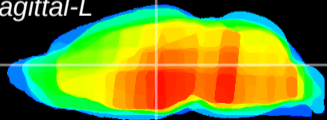

Coronal

Sagittal-R

Sagittal-L

ViBrism: CX07792
Horizontal

MD