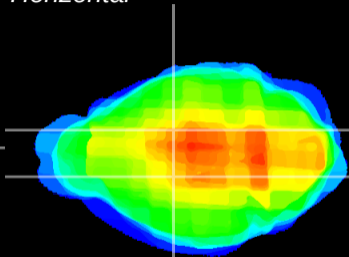

Coronal

Sagittal-R

Sagittal-L

ViBriSM: CX07792
Horizontal

VA/VL