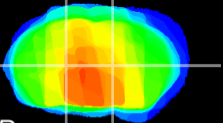

Coronal

Sagittal-R

Sagittal-L

ViBriSM: CX07792
Horizontal

VA/VL