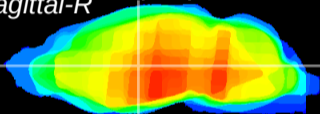

Coronal

Sagittal-R

Sagittal-L

ViBriSM: CX07792
Horizontal

VA/VL