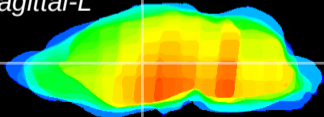

Coronal

Sagittal-R

Sagittal-L

ViBriSM: CX07792
Horizontal

VA/VL