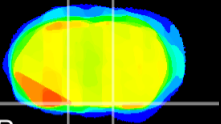

Coronal

Sagittal-R

Sagittal-L

ViBriSM: CX07793
Horizontal

S0