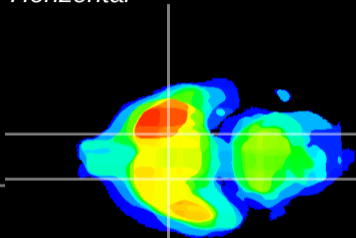

Coronal

Sagittal-R

Sagittal-L

ViBriSM: CX07793
Horizontal

S0