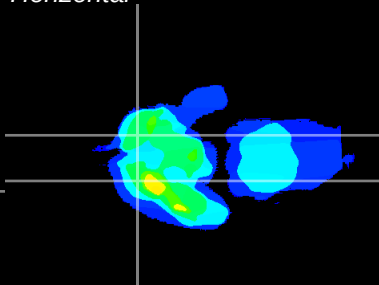

Coronal

Sagittal-R

Sagittal-L

ViBrisM: CX07796
Horizontal

Tu