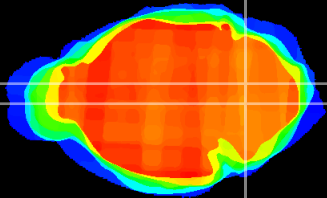

Coronal

Sagittal-R

Sagittal-L

ViBrism: CX07797
Horizontal

MVe