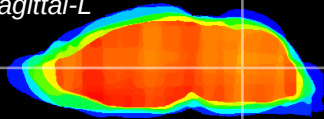

Coronal

Sagittal-R

Sagittal-L

ViBrism: CX07797
Horizontal

MVe