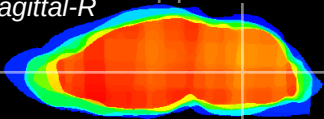

Coronal

Sagittal-R

Sagittal-L

ViBrism: CX07797
Horizontal

MVe