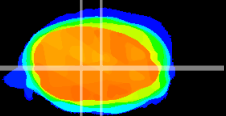

Coronal

Sagittal-R

Sagittal-L

ViBrism: CX07797
Horizontal

MVe