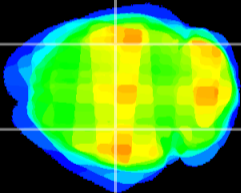

Coronal

Sagittal-R

Sagittal-L

ViBrism: CX07798
Horizontal

CA2/CA3