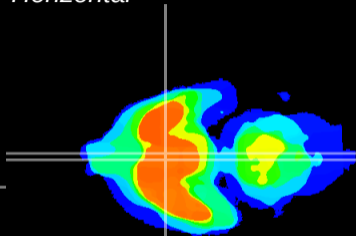

Coronal

Sagittal-R

Sagittal-L

ViBriSm: CX07800  
Horizontal

SCN