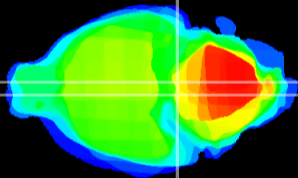

Coronal

Sagittal-R

Sagittal-L

ViBrism: CX07802
Horizontal

Pn