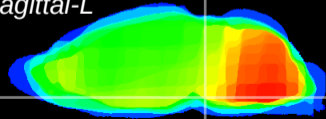

Coronal

Sagittal-R

Sagittal-L

ViBrism: CX07802
Horizontal

Pn