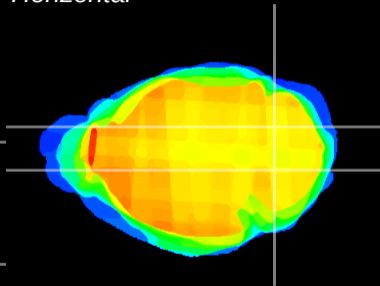

Coronal

Sagittal-R

Sagittal-L

ViBrism: CX07803
Horizontal

Cb nucleus