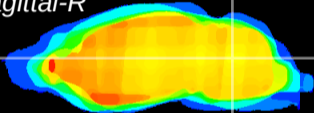

Coronal

Sagittal-R

Sagittal-L

ViBrism: CX07803
Horizontal

Cb nucleus