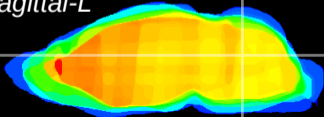

Coronal

Sagittal-R

Sagittal-L

ViBrism: CX07803
Horizontal

Cb nucleus