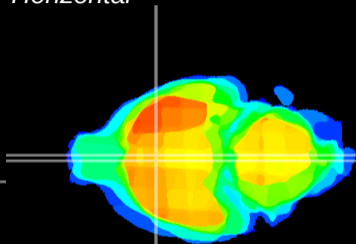

Coronal

Sagittal-R

Sagittal-L

ViBriSM: CX07803
Horizontal

MPA