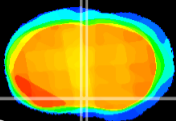

Coronal

Sagittal-R

Sagittal-L

ViBriSM: CX07803
Horizontal

MPA