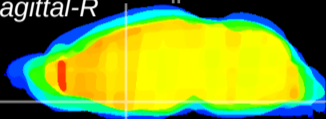

Coronal

Sagittal-R

Sagittal-L

ViBriSM: CX07803
Horizontal

MPA