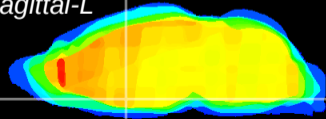

Coronal

Sagittal-R

Sagittal-L

ViBriSM: CX07803
Horizontal

MPA