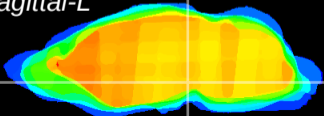

Coronal

Sagittal-R

Sagittal-L

ViBrism: CX07803
Horizontal

SN