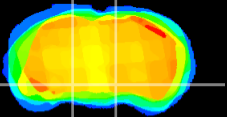

Coronal

Sagittal-R

Sagittal-L

ViBrism: CX07803
Horizontal

SN