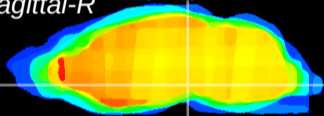

Coronal

Sagittal-R

Sagittal-L

ViBrism: CX07803
Horizontal

SN