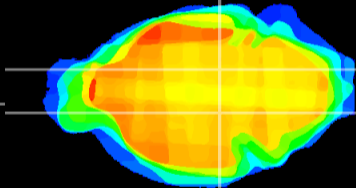

Coronal

Sagittal-R

Sagittal-L

ViBrism: CX07803
Horizontal

SN