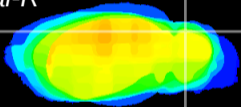

Coronal

Sagittal-R

Sagittal-L

ViBrism: CX07806
Horizontal

Cb lobe