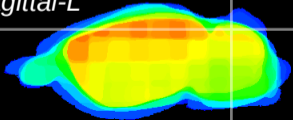

Coronal

Sagittal-R

Sagittal-L

ViBrism: CX07806
Horizontal

Cb lobe