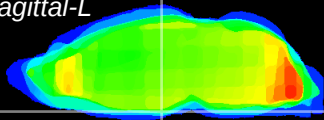

Coronal

Sagittal-R

Sagittal-L

ViBrism: CX07810
Horizontal

ME