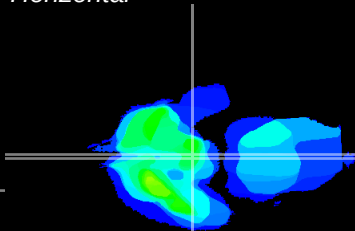

Coronal

Sagittal-R

Sagittal-L

ViBrism: CX07810
Horizontal

ME