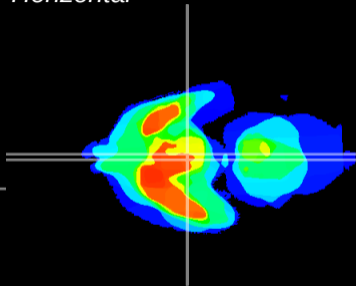

Coronal

Sagittal-R

Sagittal-L

ViBrism: CX07811
Horizontal

Arc