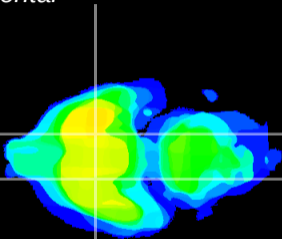

Coronal

Sagittal-R

Sagittal-L

ViBrism: CX07816
Horizontal

S0