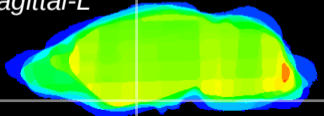

Coronal

Sagittal-R

Sagittal-L

ViBrism: CX07816
Horizontal

S0