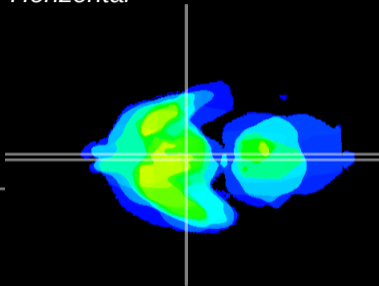

Coronal

Sagittal-R

Sagittal-L

ViBrism: CX07817
Horizontal

Arc