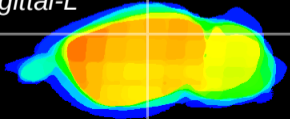

Coronal

Sagittal-R

Sagittal-L

ViBrism: CX07818
Horizontal

CA2/CA3