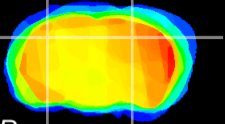

Coronal

Sagittal-R

Sagittal-L

ViBrism: CX07818
Horizontal

CA2/CA3