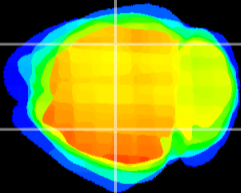

Coronal

Sagittal-R

Sagittal-L

ViBrism: CX07818
Horizontal

CA2/CA3