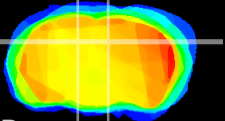

Coronal

Sagittal-R

Sagittal-L

ViBrism: CX07818
Horizontal

DG