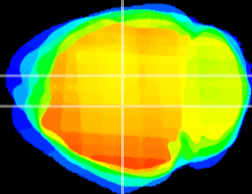

Coronal

Sagittal-R

Sagittal-L

ViBrism: CX07818
Horizontal

DG