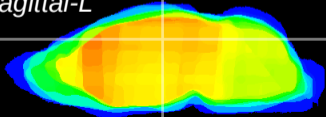

Coronal

Sagittal-R

Sagittal-L

ViBrism: CX07818
Horizontal

DG