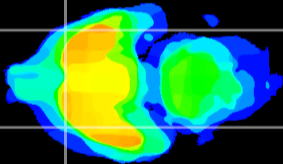

Coronal

Sagittal-R

Sagittal-L

ViBrism: CX07818
Horizontal

Pir