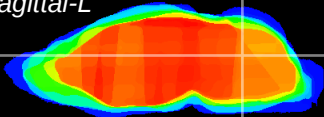

Coronal

Sagittal-R

Sagittal-L

ViBrism: CX07821
Horizontal

Cb nucleus