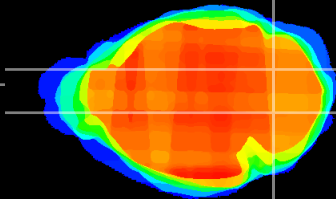

Coronal

Sagittal-R

Sagittal-L

ViBrism: CX07821
Horizontal

Cb nucleus