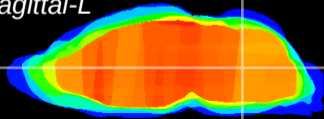

Coronal

Sagittal-R

Sagittal-L

ViBrism: CX07821
Horizontal

MVe