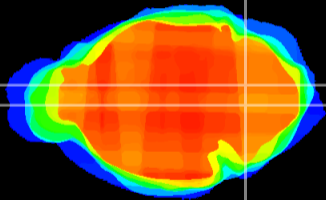

Coronal

Sagittal-R

Sagittal-L

ViBrism: CX07821
Horizontal

MVe