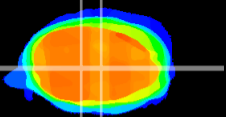

Coronal

Sagittal-R

Sagittal-L

ViBrism: CX07821
Horizontal

MVe