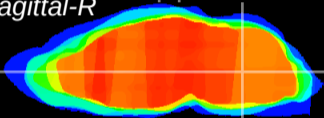

Coronal

Sagittal-R

Sagittal-L

ViBrism: CX07821
Horizontal

MVe