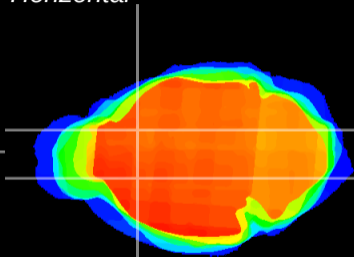

Coronal

Sagittal-R

Sagittal-L

ViBrism: CX07829
Horizontal

CPU medial