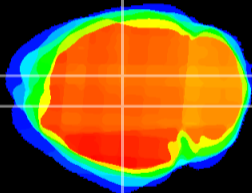

Coronal

Sagittal-R

Sagittal-L

ViBrism: CX07829
Horizontal

DG