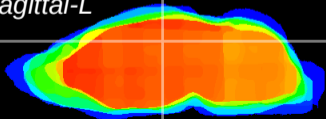

Coronal

Sagittal-R

Sagittal-L

ViBrism: CX07829
Horizontal

DG