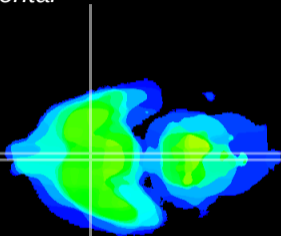

Coronal

Sagittal-R

Sagittal-L

ViBrism: CX07830
Horizontal

SCN