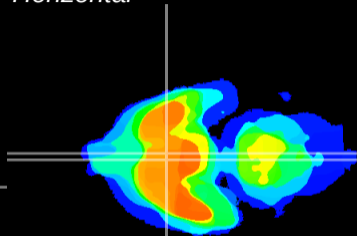

Coronal

Sagittal-R

Sagittal-L

ViBrism: CX07831
Horizontal

SCN