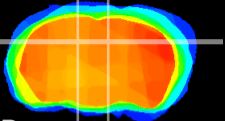

Coronal

Sagittal-R

Sagittal-L

ViBrism: CX07838
Horizontal

DG