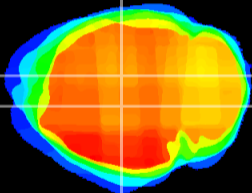

Coronal

Sagittal-R

Sagittal-L

ViBrism: CX07838
Horizontal

DG