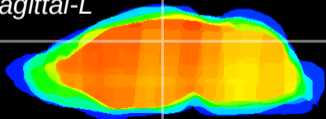

Coronal

Sagittal-R

Sagittal-L

ViBrism: CX07838
Horizontal

DG