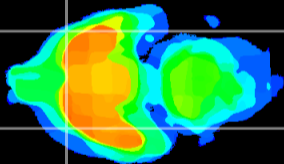

Coronal

Sagittal-R

Sagittal-L

ViBrism: CX07843
Horizontal

Pir