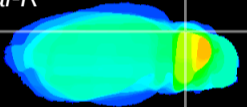

Coronal

Sagittal-R

Sagittal-L

ViBrism: CX07852
Horizontal

Cb lobe