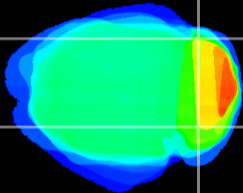

Coronal

Sagittal-R

Sagittal-L

ViBrism: CX07852
Horizontal

Cb lobe