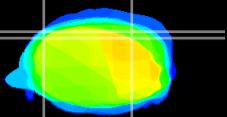

Coronal

Sagittal-R

Sagittal-L

ViBrism: CX07852
Horizontal

Cb lobe