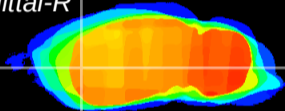

Coronal

Sagittal-R

Sagittal-L

ViBriSM: CX07854
Horizontal

CPU lateral