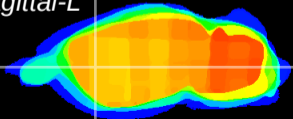

Coronal

Sagittal-R

Sagittal-L

ViBriSM: CX07854
Horizontal

CPU lateral