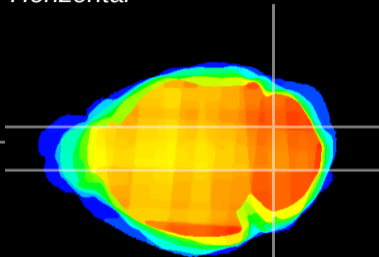

Coronal

Sagittal-R

Sagittal-L

ViBrism: CX07854
Horizontal

Cb nucleus