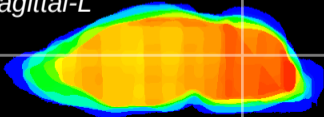

Coronal

Sagittal-R

Sagittal-L

ViBrism: CX07854
Horizontal

Cb nucleus