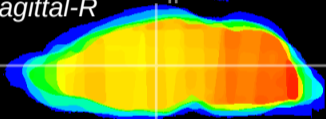

Coronal

Sagittal-R

Sagittal-L

ViBrism: CX07854
Horizontal

MD