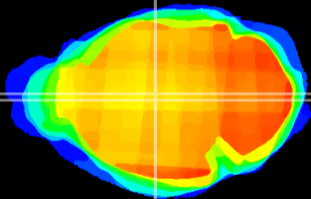

Coronal

Sagittal-R

Sagittal-L

ViBrism: CX07854
Horizontal

MD