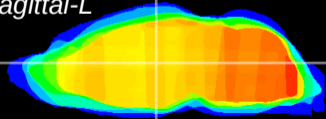

Coronal

Sagittal-R

Sagittal-L

ViBrism: CX07854
Horizontal

MD