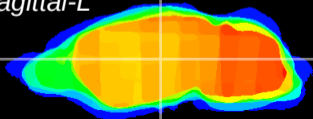

Coronal

Sagittal-R

Sagittal-L

ViBrism: CX07854
Horizontal

VPM/VPL