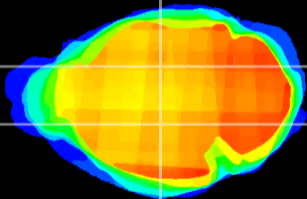

Coronal

Sagittal-R

Sagittal-L

ViBrism: CX07854
Horizontal

VPM/VPL