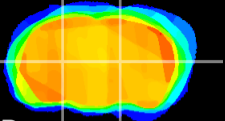

Coronal

Sagittal-R

Sagittal-L

ViBrism: CX07854
Horizontal

VPM/VPL