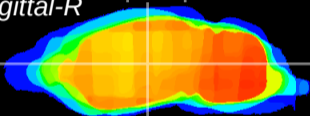

Coronal

Sagittal-R

Sagittal-L

ViBrism: CX07854
Horizontal

VPM/VPL