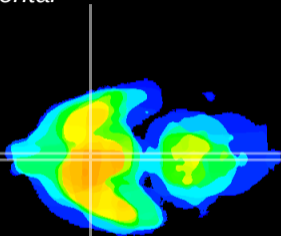

Coronal

Sagittal-R

Sagittal-L

ViBrism: CX07860
Horizontal

SCN