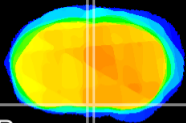

Coronal

Sagittal-R

Sagittal-L

ViBrism: CX07860
Horizontal

SCN