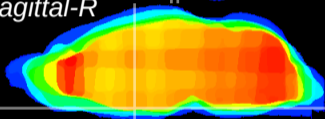

Coronal

Sagittal-R

Sagittal-L

ViBrism: CX07860
Horizontal

SCN