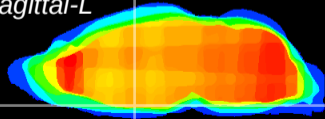

Coronal

Sagittal-R

Sagittal-L

ViBrism: CX07860
Horizontal

SCN