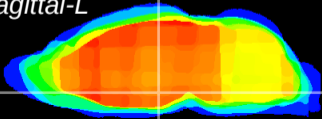

Coronal

Sagittal-R

Sagittal-L

ViBrism: CX07861
Horizontal

DM