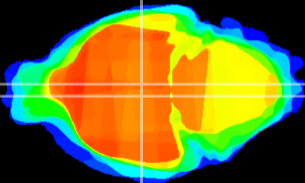

Coronal

Sagittal-R

Sagittal-L

ViBrism: CX07861
Horizontal

DM