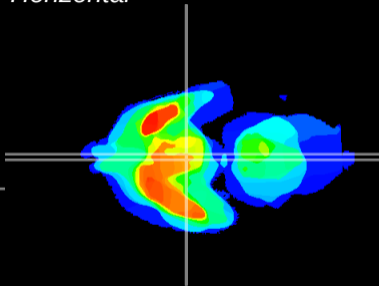

Coronal

Sagittal-R

Sagittal-L

ViBrism: CX07862
Horizontal

Arc