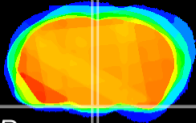

Coronal

Sagittal-R

Sagittal-L

ViBrism: CX07862
Horizontal

Arc