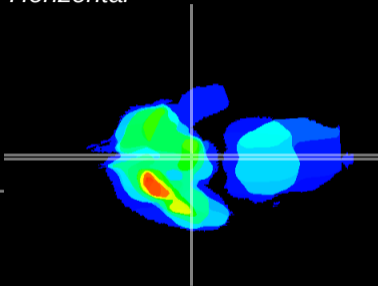

Coronal

Sagittal-R

Sagittal-L

ViBrism: CX07862
Horizontal

ME