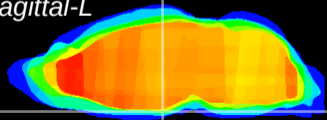

Coronal

Sagittal-R

Sagittal-L

ViBrism: CX07862
Horizontal

ME