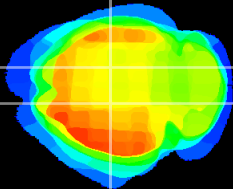

Coronal

Sagittal-R

Sagittal-L

ViBrism: CX07863
Horizontal

CA1