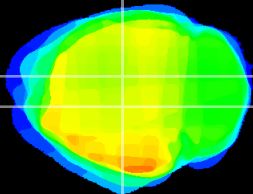

Coronal

Sagittal-R

Sagittal-L

ViBrism: CX07866
Horizontal

DG