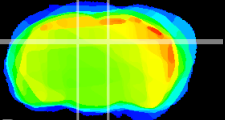

Coronal

Sagittal-R

Sagittal-L

ViBrism: CX07866
Horizontal

DG