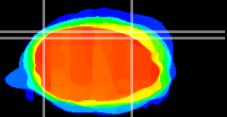

Coronal

Sagittal-R

Sagittal-L

ViBrism: CX07868
Horizontal

Cb lobe