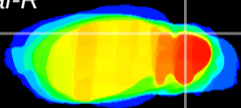

Coronal

Sagittal-R

Sagittal-L

ViBrism: CX07868
Horizontal

Cb lobe