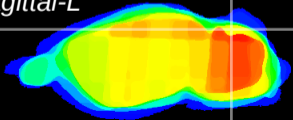

Coronal

Sagittal-R

Sagittal-L

ViBrism: CX07868
Horizontal

Cb lobe