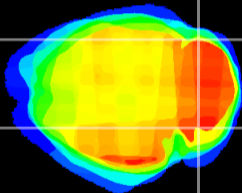

Coronal

Sagittal-R

Sagittal-L

ViBrism: CX07868
Horizontal

Cb lobe