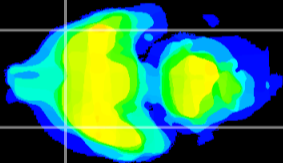

Coronal

Sagittal-R

Sagittal-L

ViBrism: CX07868
Horizontal

Pir