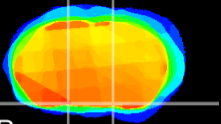

Coronal

Sagittal-R

Sagittal-L

ViBriSm: CX07870
Horizontal

S0