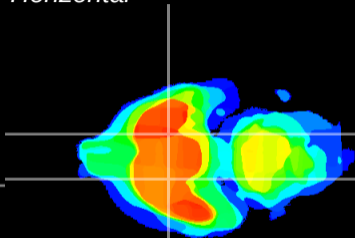

Coronal

Sagittal-R

Sagittal-L

ViBriSm: CX07870
Horizontal

S0