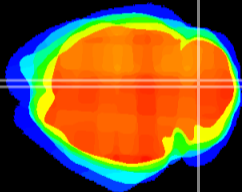

Coronal

Sagittal-R

Sagittal-L

ViBrism: CX07871
Horizontal

Cb vermis