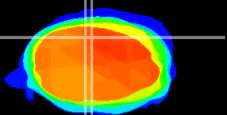

Coronal

Sagittal-R

Sagittal-L

ViBrism: CX07871
Horizontal

Cb vermis