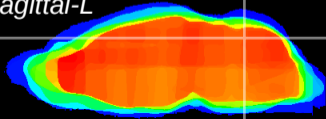

Coronal

Sagittal-R

Sagittal-L

ViBrism: CX07871
Horizontal

Cb vermis