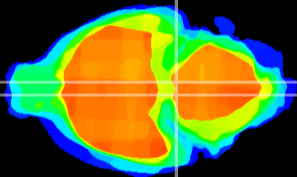

Coronal

Sagittal-R

Sagittal-L

ViBrism: CX07871
Horizontal

Pn