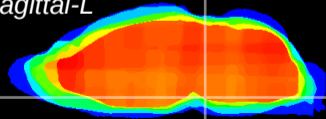

Coronal

Sagittal-R

Sagittal-L

ViBrism: CX07871
Horizontal

Pn