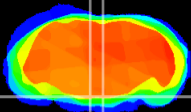

Coronal

Sagittal-R

Sagittal-L

ViBrism: CX07871
Horizontal

Pn