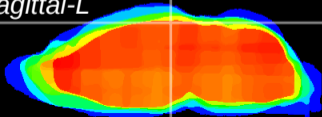

Coronal

Sagittal-R

Sagittal-L

ViBrism: CX07871  
Horizontal

RS