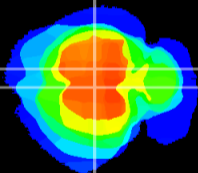

Coronal

Sagittal-R

Sagittal-L

ViBrism: CX07871  
Horizontal

RS