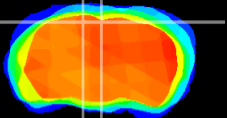

Coronal

Sagittal-R

Sagittal-L

ViBrism: CX07871  
Horizontal

RS