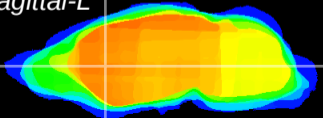

Coronal

Sagittal-R

Sagittal-L

ViBrism: CX07872
Horizontal

CPU medial