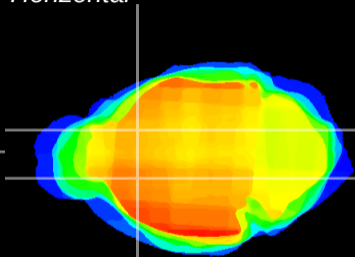

Coronal

Sagittal-R

Sagittal-L

ViBrism: CX07872
Horizontal

CPU medial