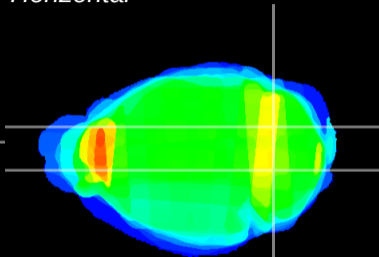

Coronal

Sagittal-R

Sagittal-L

ViBrism: CX07873
Horizontal

Cb nucleus