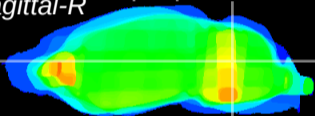

Coronal

Sagittal-R

Sagittal-L

ViBrism: CX07873
Horizontal

Cb nucleus