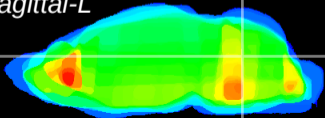

Coronal

Sagittal-R

Sagittal-L

ViBrism: CX07873
Horizontal

Cb nucleus