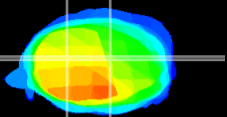

Coronal

Sagittal-R

Sagittal-L

ViBrism: CX07873
Horizontal

Cb nucleus