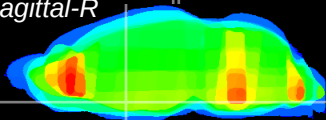

Coronal

Sagittal-R

Sagittal-L

ViBriSM: CX07873  
Horizontal

MPA