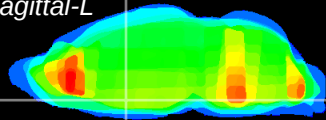

Coronal

Sagittal-R

Sagittal-L

ViBriSM: CX07873  
Horizontal

MPA