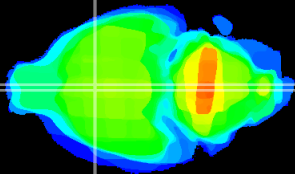

Coronal

Sagittal-R

Sagittal-L

ViBriSM: CX07873  
Horizontal

MPA