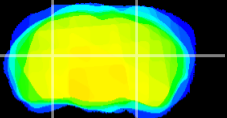

Coronal

Sagittal-R

Sagittal-L

ViBrism: CX07875
Horizontal

LG