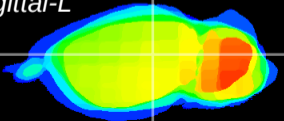

Coronal

Sagittal-R

Sagittal-L

ViBrism: CX07875
Horizontal

LG