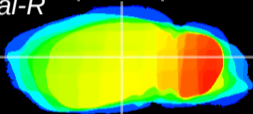

Coronal

Sagittal-R

Sagittal-L

ViBrism: CX07875
Horizontal

LG