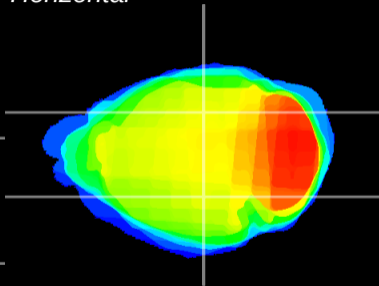

Coronal

Sagittal-R

Sagittal-L

ViBrism: CX07875
Horizontal

LG